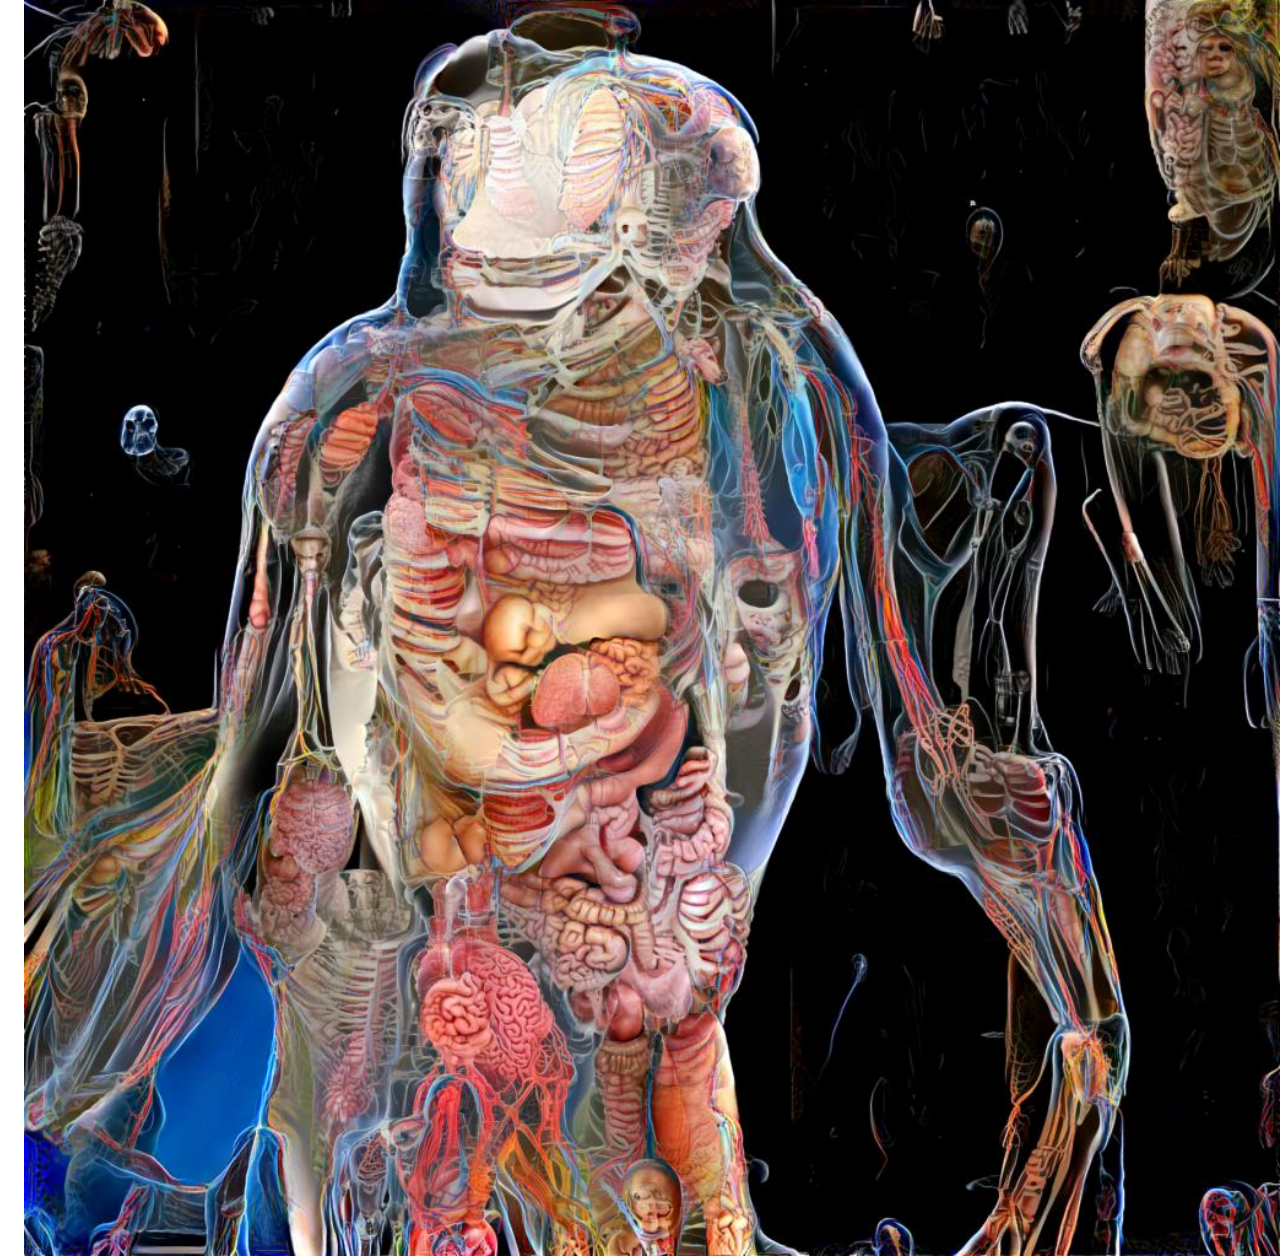

Sofia Crespo