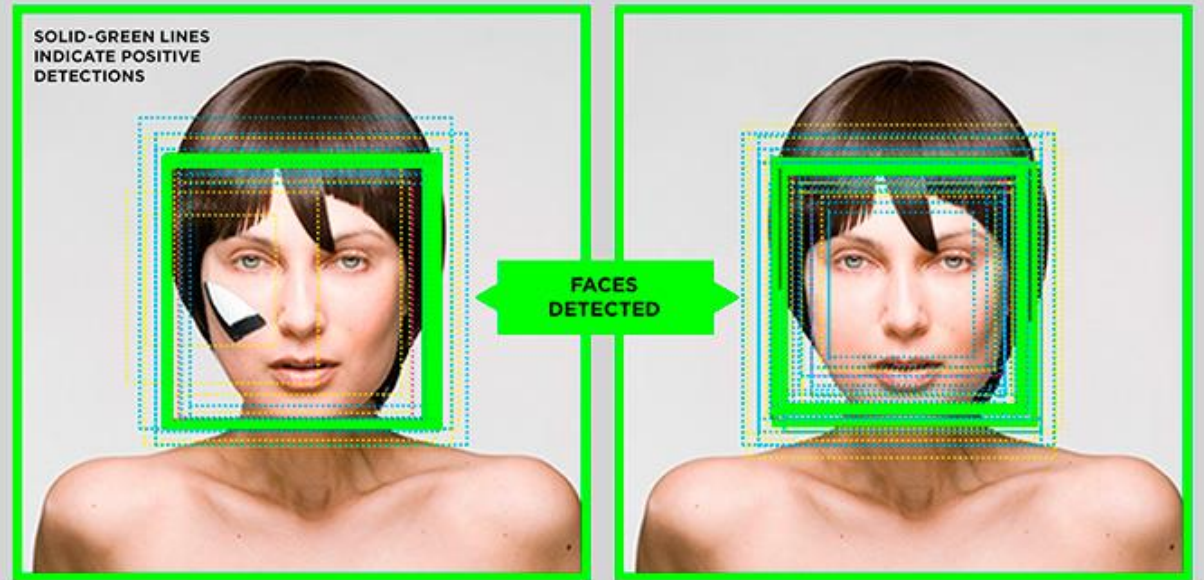

Anna Ridler

Anna Ridler

Helena Sarin

Scott Kelly and Ben Polkinghorne

People who liked this also liked...

Matapouri Bay
554 km East

Mamanuca Islands
2430 km North

Erawan Falls
9714 km North West

Scott Kelly and Ben Polkinghorne

Compared against OpenCV using 4 Haar Cascades (default, alt, alt2, and alt_tree) © Adam Harvey / ahprojects.com

Adam Harvey

Adam Harvey

HyperFace™

Prototype

Adam Harvey

Eva Nowak